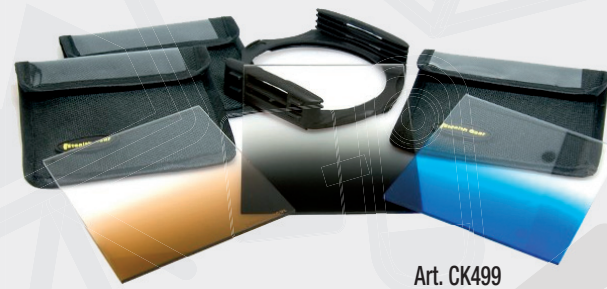

SET FILTRI GRADUAL

Art. CK499
SET FILTRI GRADUAL HQ (P)